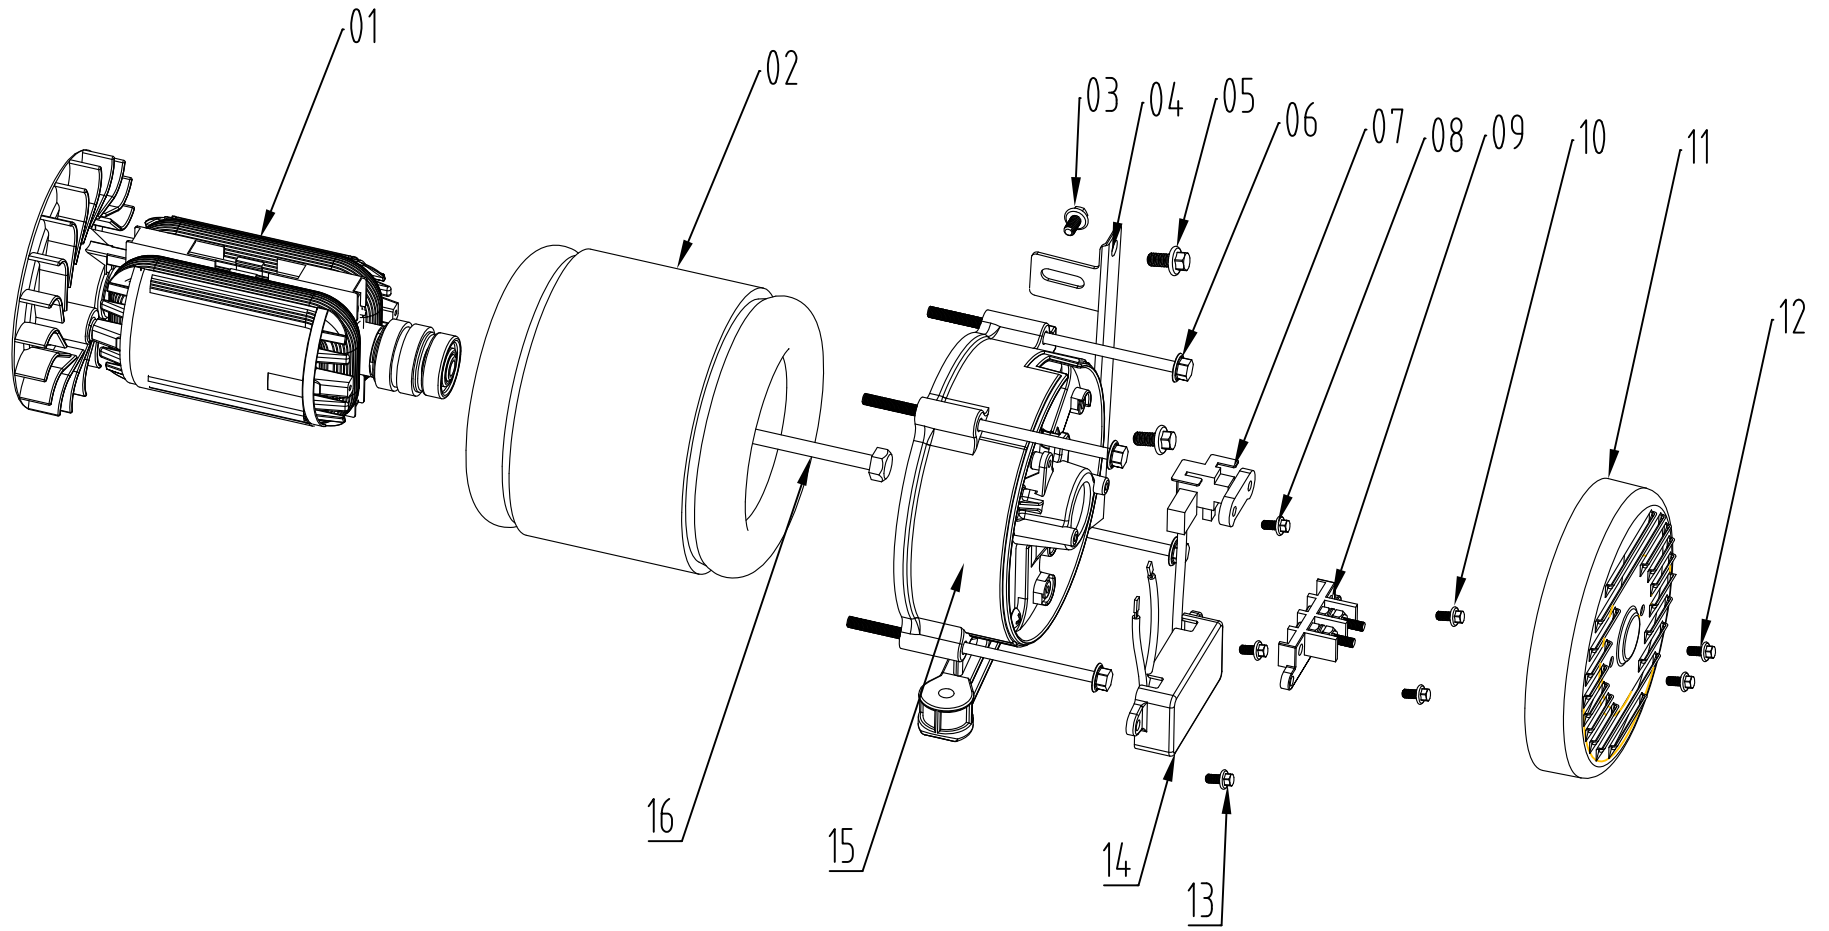

4	Hang feet	1	8	Carbon brush Bolt M5×16	1	12	Back Cover bolt M5×8	2	16	Rotor bolt	1
3	Bolt M6×12	1	7	Carbon brush	1	11	Back Cover	1	15	Generator End Bell	1
2	Stator	1	6	Stator bolt	4	10	Junction Box Bolt M5×12	2	14	AVR	1
1	Rotor	1	5	Bolt M8×16	2	9	Junction Box	1	13	AVR Bolt M5×12	2
No	English	Number	No	English	Number	No	English	Number	No	English	Number

Itemref	Quantity	Title/Name, designation, material, dimension etc			Article No./Reference	
Designed by XXX	Checked by XXX	Approved by - date XXX - 00/00/00	Filename Exploder	Date	Scale 1:1	
Electrical machine Exploder				Edition 0	Sheet 6/7