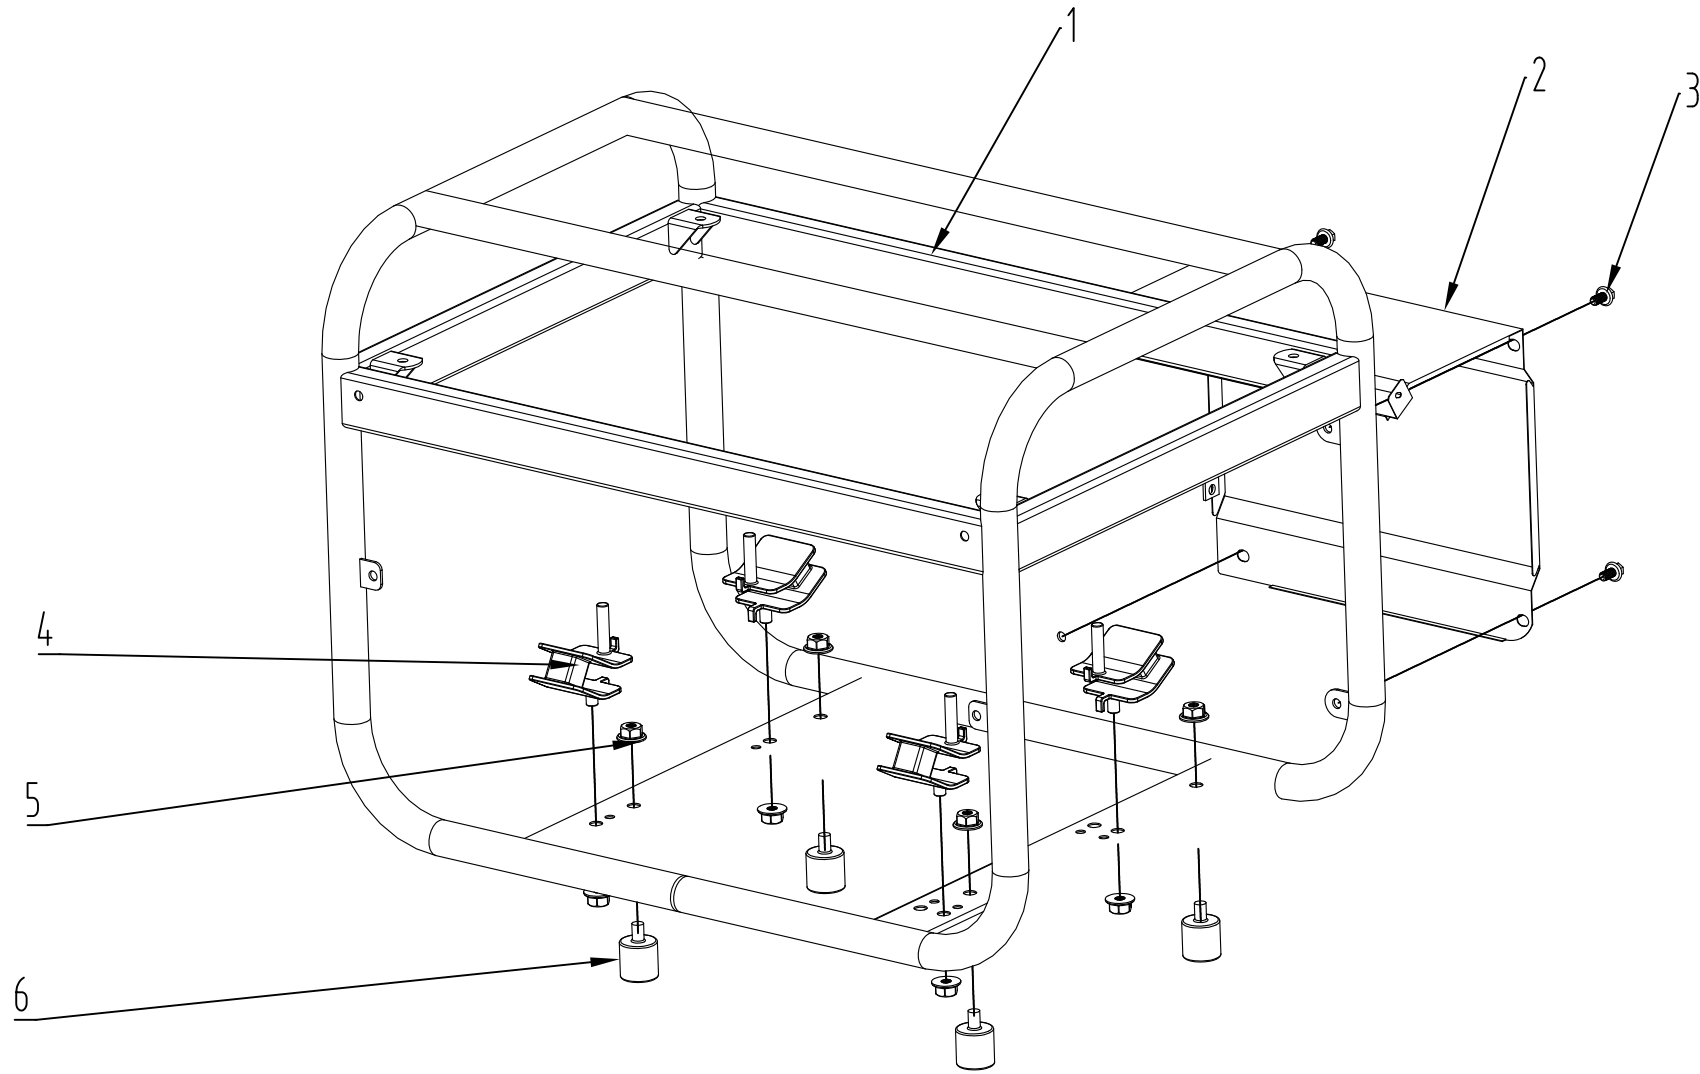

2	Guard plate	4	Shake Feet	6	Rubber feet
1	Frame	3	Bolt M6×12	5	Nut M8
Number	English	Number	English	Number	English

Itemref	Quantity	Title/Name, designation, material, dimension etc		Article No./Reference	
Designed by XXX	Checked by XXX	Approved by - date XXX - 00/00/00	Filename Exploder	Date	Scale 1:1
Frame parts Exploder				Edition 0	Sheet 5/7