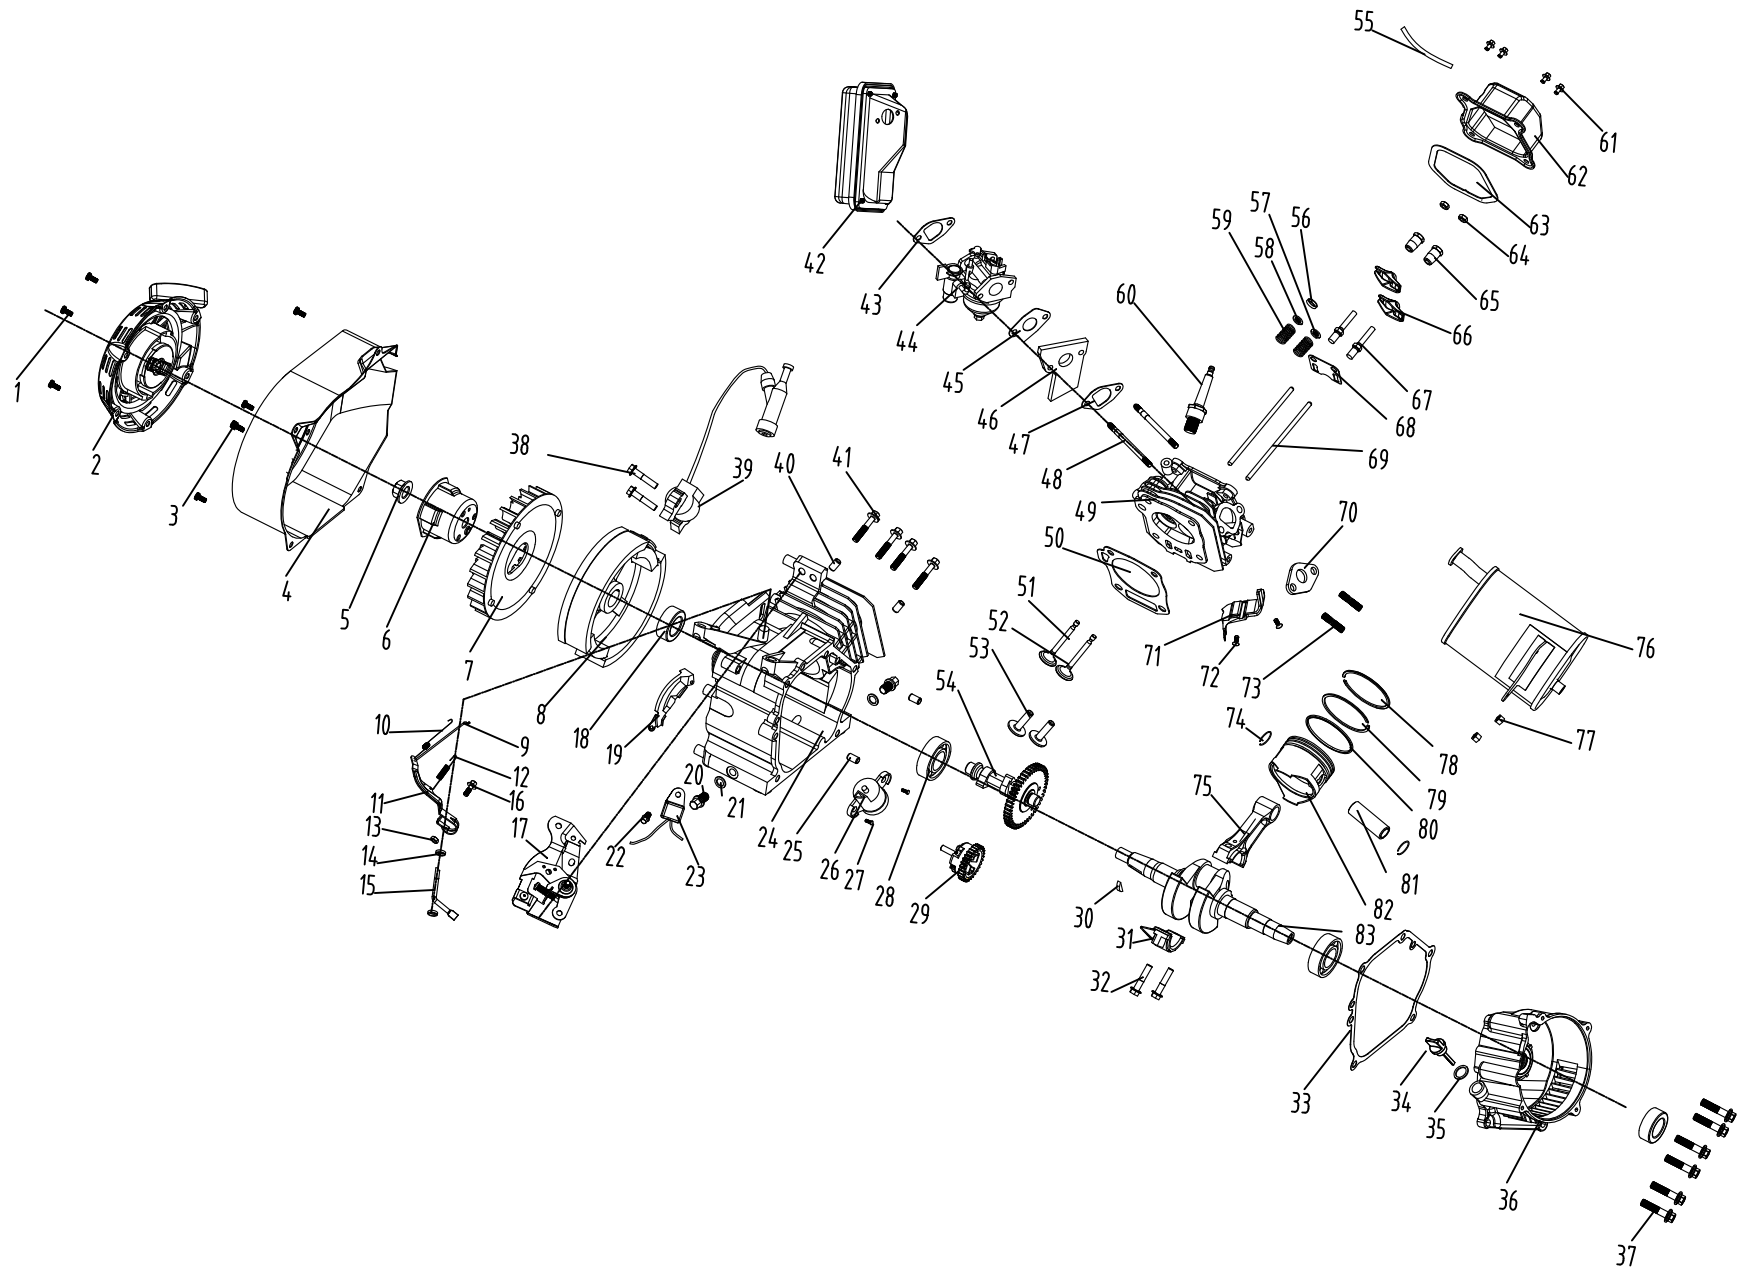

Itemref	Quantity	Title/Name, designation, material, dimension etc			Article No./Reference	
Designed by XXX	Checked by XXX	Approved by - date XXX - 00/00/00	Filename Exploder	Date	Scale 1:1	
Gasoline Exploder				Edition 0	Sheet 2/7