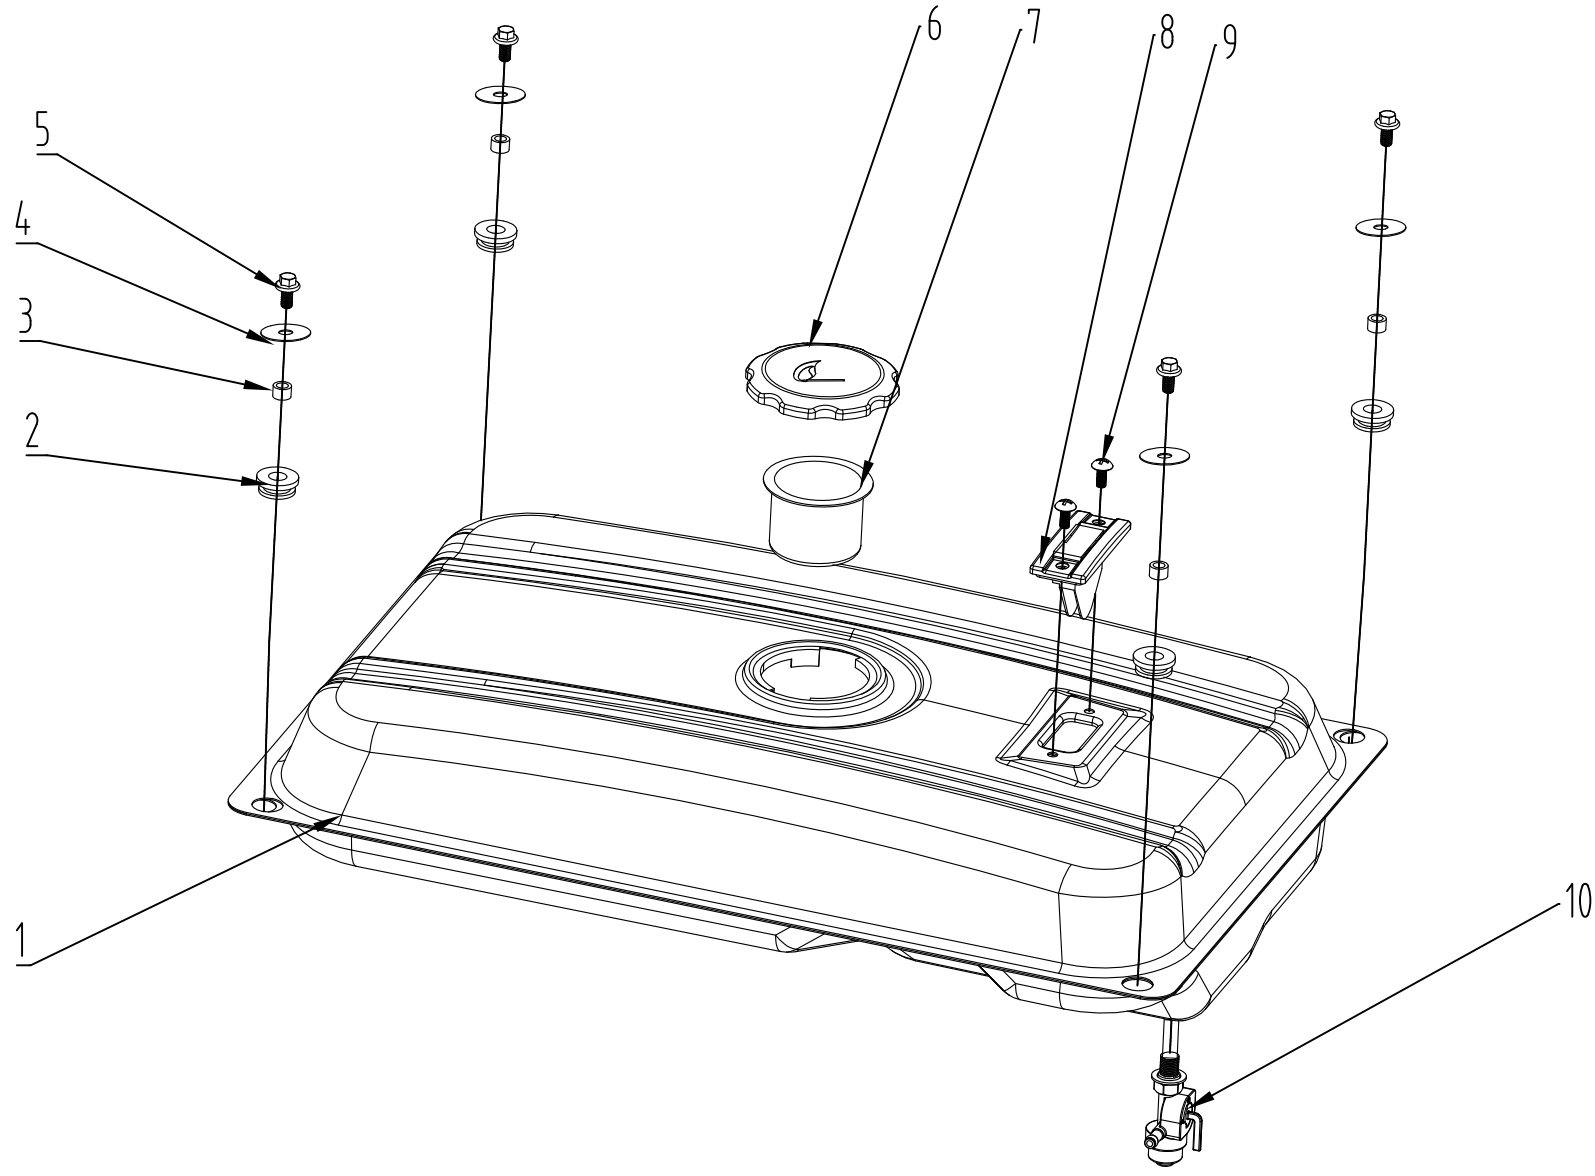

**Engine Components list for PT2500 3/7**

<b>No</b>	<b>English Name</b>	<b>Number</b>	<b>No</b>	<b>English Name</b>	<b>Number</b>
1	Flange Bolt M6×8	3	43	Air cleaner gasket	1
2	Recoil starter	1	44	Carburetor	1
3	Flange Bolt M6×12	4	45	Carburetor gasket	1
4	Fan Cover	1	46	Carburetor Insulator	1
5	Flywheel Nut M14×1.5	1	47	Carburetor Insulator Gasket	1
6	Starting Cup	1	48	Stud Bolt M6×90	2
7	Fan	1	49	Cylinder head	1
8	Flywheel	1	50	Cylinder head gasket	1
9	Governor Pull Rod	1	51	Intake Valve	1
10	Small Governor Spring	1	52	Exhaust Valve	1
11	Governor Arm	1	53	Valve Lifter	2
12	Set Governor Spring	1	54	Camshaft	1
13	Flange Nut M6	1	55	Breather tube	1
14	Gasket 6	1	56	Exhaust Valve Hat	1
15	Governor Lever	1	57	Exhaust Valve Spring Retainer	1
16	Square Bolt M6×21	1	58	Intake Valve Spring Retainer	1
17	Set Governing base	1	59	Valve Spring	2
18	Oil seal	2	60	Sparkplug	1
19	Flywheel Plate	1	61	Flange Bolt M6×12	4
20	Drain Plug	2	62	Cylinder head cover	1
21	Drain Plug Gasket	2	63	Cylinder head cover gasket	1
22	Flange Bolt M6×12	1	64	Rocker Nut	2
23	Interdiction Organ	1	65	Rocker adjust Nut	2
24	Crankcase	1	66	Rocker arm	2
25	Crankcase Pin φ8×14	2	67	Rocker Bolt	2
26	Oil Sensor	1	68	Push-Rod Keep Frame	1
27	Flange Bolt M6×12	2	69	Push-Rod	2
28	Bearing 6205	2	70	Exhaust pipe Gasket	1
29	Governor Gear	1	71	Lead Wind Cover	1
30	Flywheel Key	1	72	Flange Bolt M6×8	2
31	Connecting rod Cover	1	73	Stud bolt M8×32	2
32	Connecting rod Bolt	2	74	Piston pin clip	2
33	Crankcase Gasket	1	75	Connecting rod body	1
34	Oil ruler	1	76	Muffler	1
35	Oil ruler Gasket	1	77	Nut M8	2
36	High Crankcase cover	1	78	Top compression ring	1
37	Flange Bolt M8×33	6	79	Second compression ring	1
38	Flange Bolt M6×25	2	80	Oil ring	1
39	High Voltage Bag	1	81	Piston pin	1
40	Cylinder Head Pin φ8×16	2	82	Piston	1
41	Flange Bolt M8×55	4	83	Crankshaft	1
42	Air Cleaner	1			