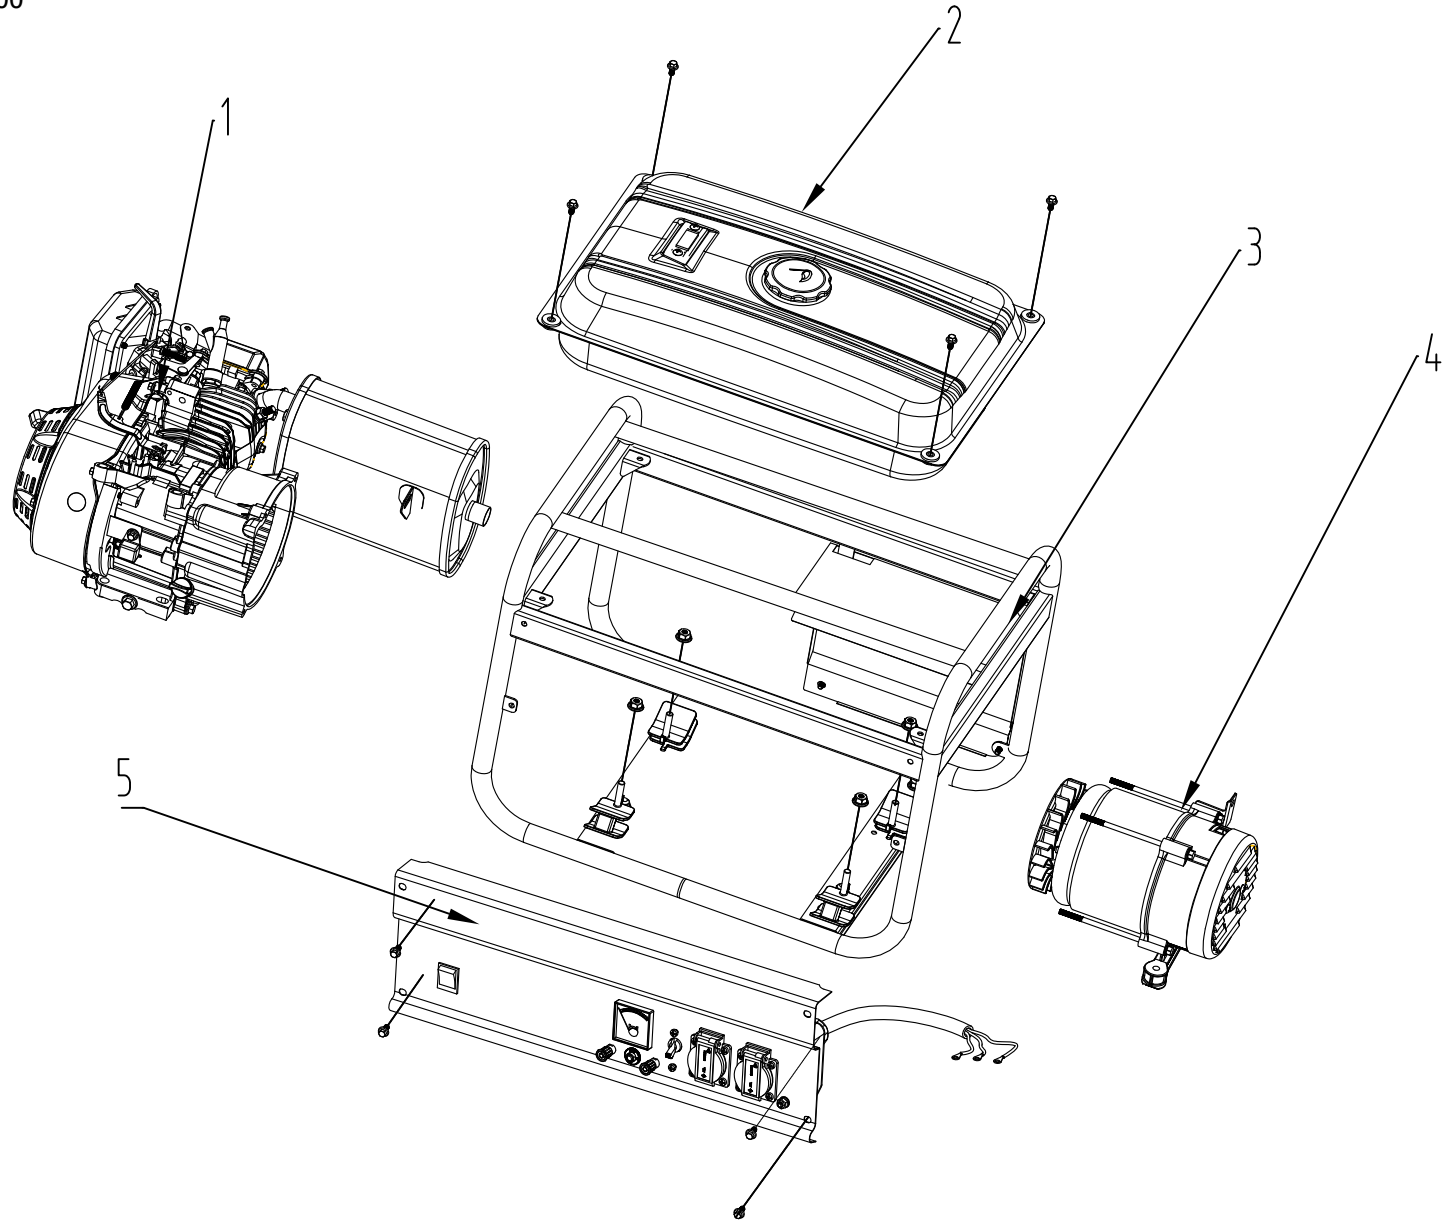

Esploso 65126P PT6500

HYUNDAI

Itemref	Quantity	Title/Name, designation, material, dimension etc	Article No./Reference		
Designed by XXX	Checked by XXX	Approved by - date XXX - 00/00/00	Filename Exploder	Date	Scale 1:1
Generator Exploder			Edition 0		Sheet 1/7