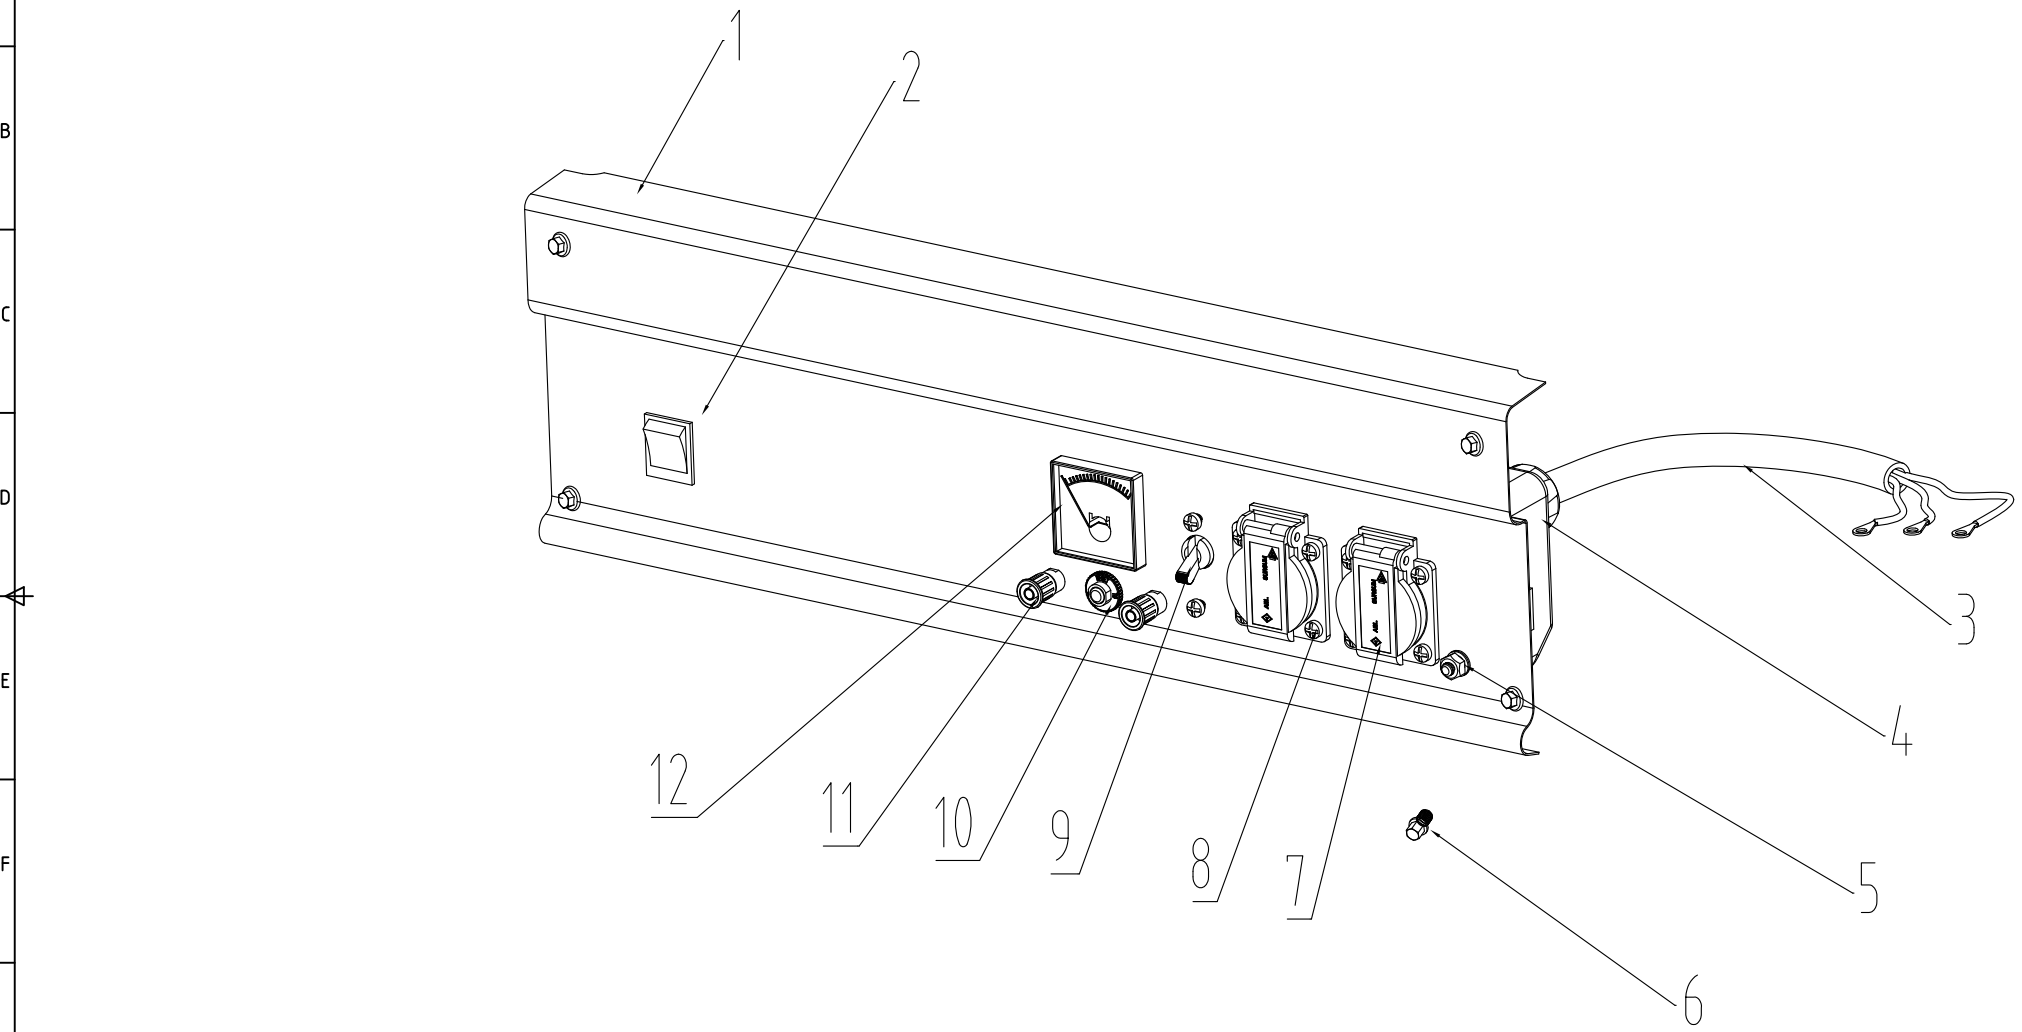

5	Earth bolt	10	DC Breaker		
4	Panel back cover	9	AC Breaker		
3	Inlet wire	8	Bolt M4×12		
2	Switch	7	AC Socket	12	Voltage meter
1	Control panel	6	Bolt M6×12	11	DC Terminal.
Number	English	Number	English	Number	English

Itemref	Quantity	Title/Name, designation, material, dimension etc			Article No./Reference	
Designed by XXX	Checked by XXX	Approved by - date XXX - 00/00/00	Filename Exploder	Date	Scale 1:1	
Control panel Exploder				Edition 0	Sheet 7/7